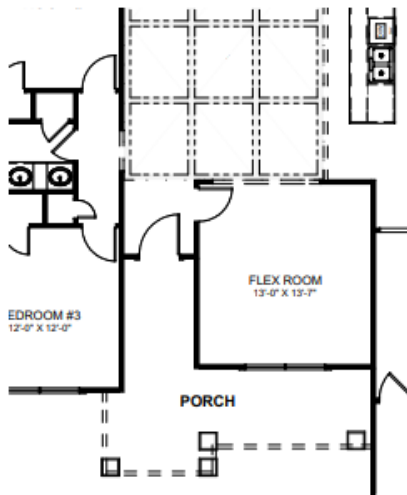

THE ALPINE

AT THE FIELDS AT PLANTER'S RIDGE

OPTIONAL FLEX SPACE

4 BEDROOMS 1922 SQFT

OPTION A

OPTION B

OPTION C

LET'S CHAT!
(478) 322-0028
SCAN ME