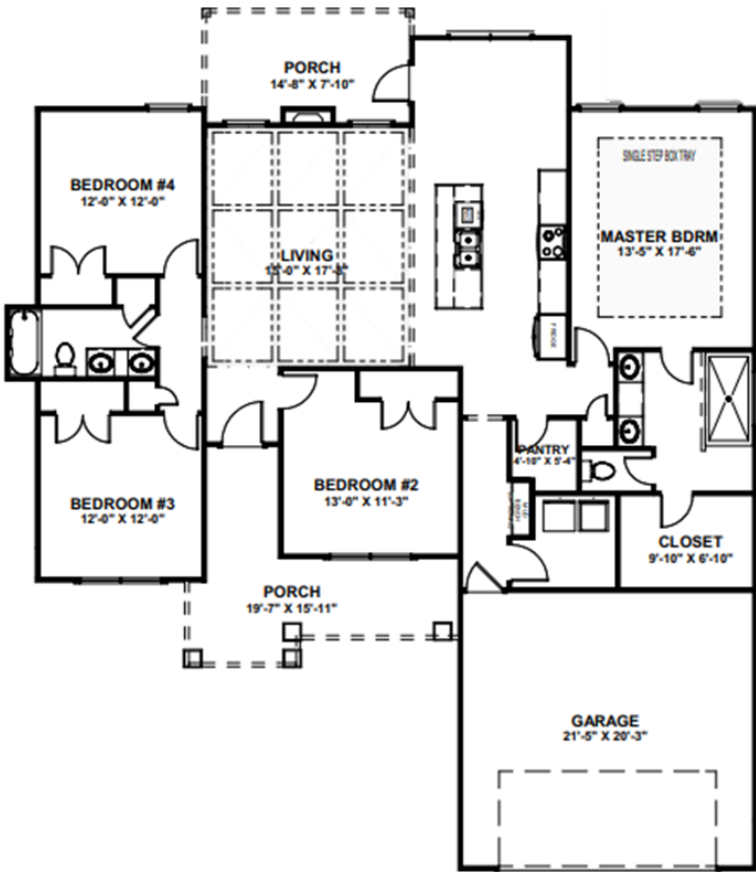

THE ALPINE

AT THE FIELDS AT PLANTER'S RIDGE

OPTIONAL FLEX SPACE

4 BEDROOMS 1922 SQFT

OPTION A

OPTION B

OPTION C

LET'S CHAT!
(478) 322-0028
SCAN ME